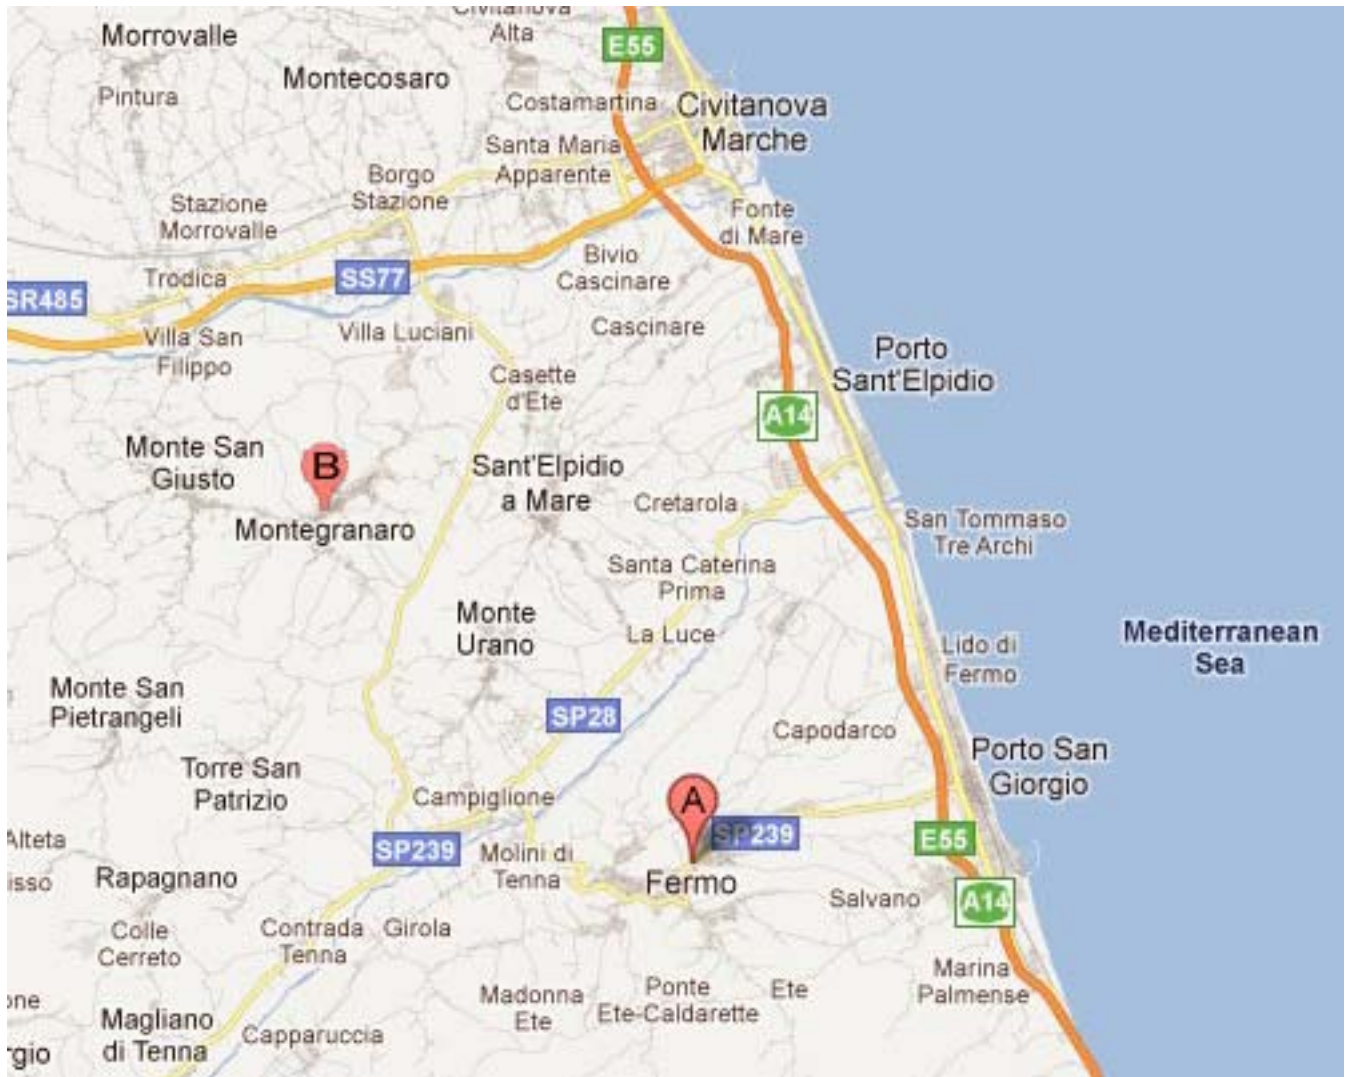

OPEN STREET SHOWCASE 2011

LOCAL MOBILITY

- LOCAL MOBILITY PLAN
- LOCATIONS
- PUBLIC TRANSPORTS
- TOURIST HOUSING
- CAMPER