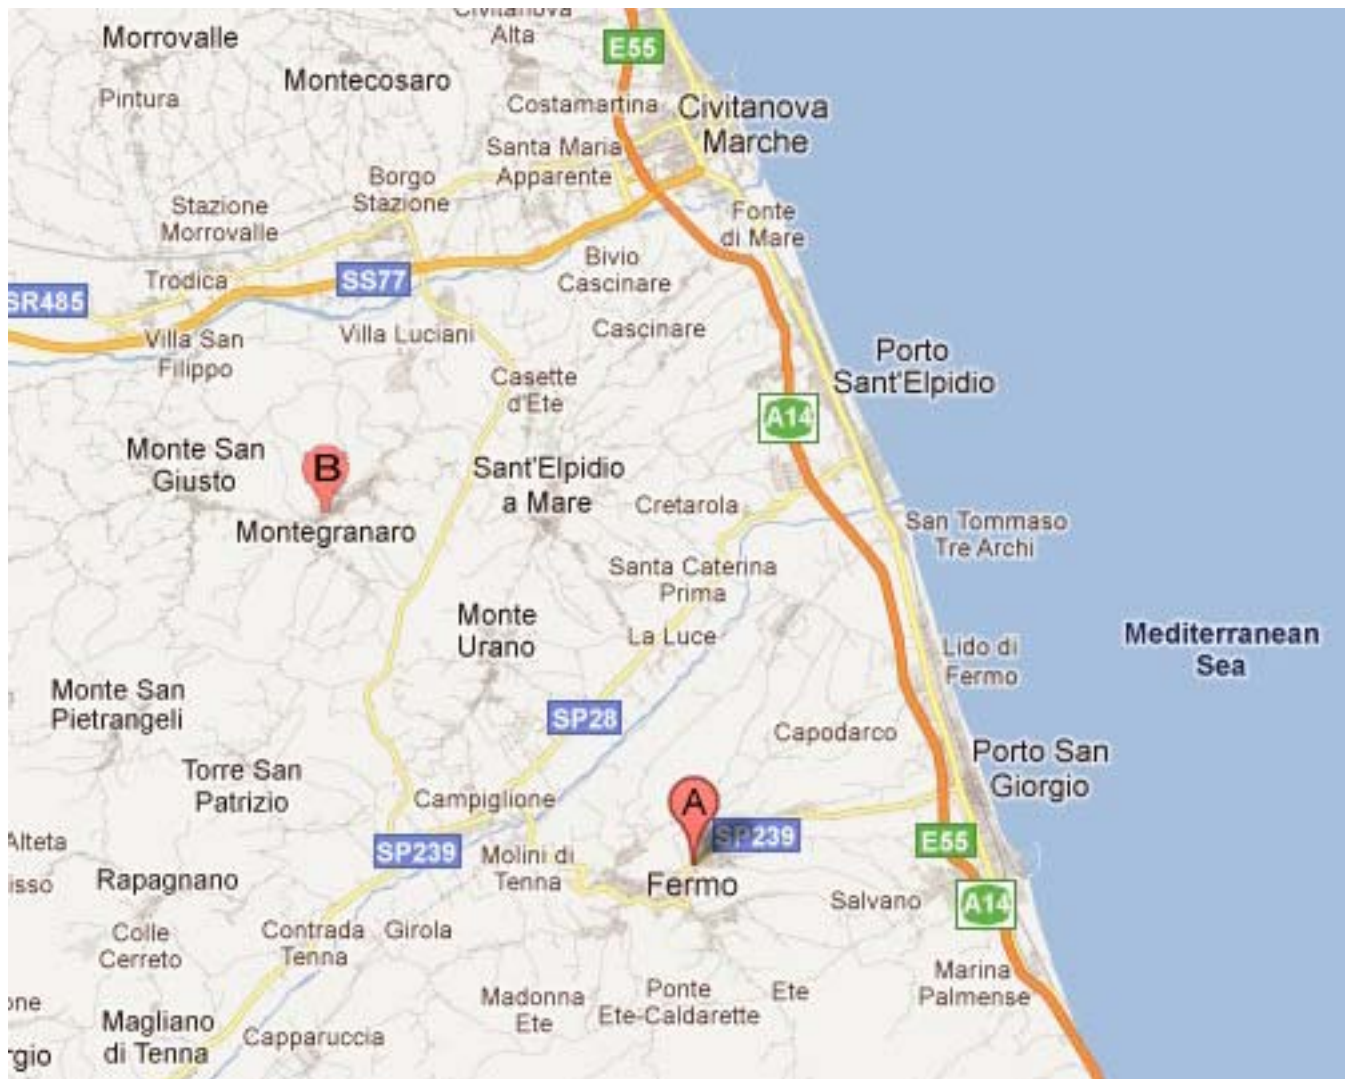

OPEN STREET SHOWCASE 2011

LOCAL MOBILITY

- LOCATIONS
- PUBLIC TRANSPORTS
- TOURIST HOUSING
- CAMPER

● LOCATIONS

OPEN STREET RECEPTION

CENTRO CONGRESSI SAN MARTINO - Via Giacomo Leopardi 4, Fermo

OPEN STAGE

1 – PIAZZA DEL POPOLO, Fermo

2 – PIAZZALE AZZOLINO, Fermo

3 – PIAZZALE GIRFALCO, Fermo

4 – PIAZZA MAZZINI, Montegranaro

2 – CENTRO CONGRESSI SAN MARTINO - Via Giacomo Leopardi 4, Fermo

3 – MERCATO COPERTO - Piazza Dante, Fermo

THEATRES

From/to Porto Sant'Elpidio

Timetable: <http://www.trasfer.eu/index.php?action=index&p=115>

● TOURIST HOUSING

Marca Fermana

is an helpful website with all the information regarding territory and accomodation.