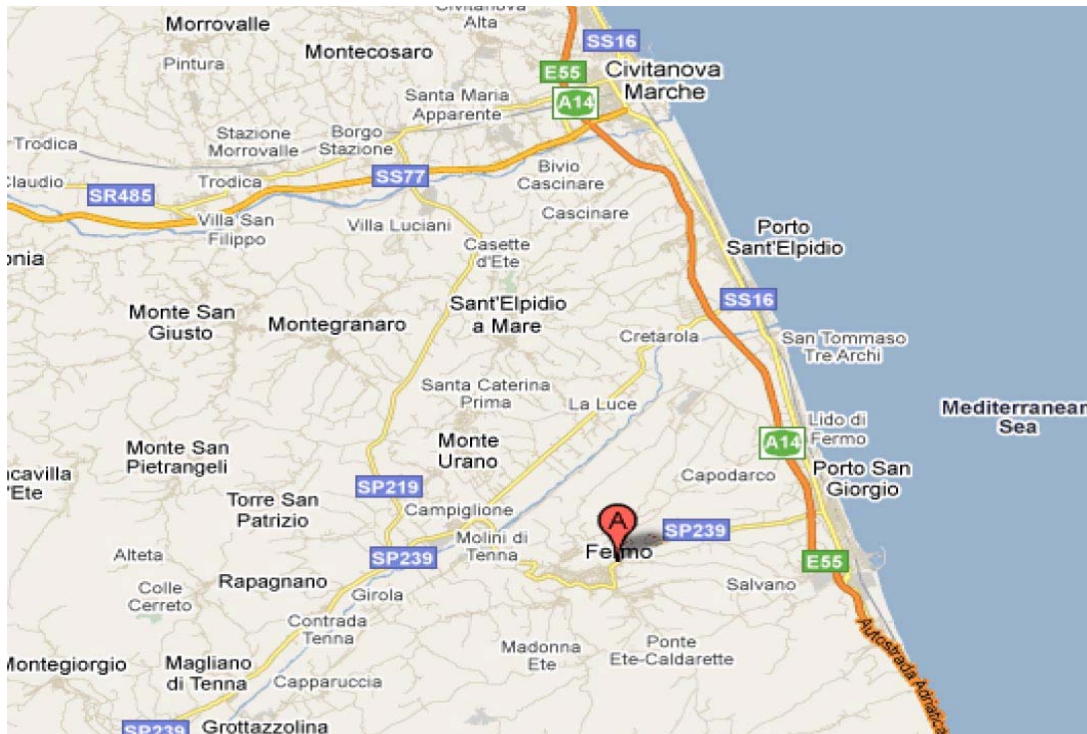

OPEN STREET SHOWCASE 2010

LOCAL MOBILITY PLAN

► Thursday 14th

SHOWCASE OPENING IN FERMO

The arriving guests who use the Open Street shuttle service from airports, will be directly shuttled in Fermo. *Gli ospiti in arrivo che usufruiscono del servizio shuttle di Open Street dalle basi aeroportuali, verranno condotti direttamente a Fermo.*

From MONTE SAN GIUSTO To FERMO

16:00 OPEN BUS leaving from HOTEL ROSA DEI VENTI

From MONTEGRANARO To FERMO

16:15 OPEN BUS leaving from HOTEL ROSA DEI VENTI

From PORTO SANT'ELPIDIO To FERMO

16:00 FIRST OPEN SHUTTLE arrival & departure: CENTRO TURISTICO HOLIDAY

16:30 OPEN BUS leaving from CENTRO TURISTICO HOLIDAY

17:00 SECOND OPEN SHUTTLE arrival & departure: CENTRO TURISTICO HOLIDAY

From PORTO SAN GIORGIO To FERMO

16:15 FIRST OPEN SHUTTLE leaving from: RAILWAY STATION OF PORTO S. GIORGIO

16:45 OPEN BUS leaving from: RAILWAY STATION OF PORTO S. GIORGIO

17:15 SECOND OPEN SHUTTLE leaving from: RAILWAY STATION OF PORTO S. GIORGIO

From FERMO TO HOTELS

24:00 OPEN BUS leaving from Piazza del Popolo

24:00 OPEN SHUTTLE leaving from Piazza del Popolo (2/3 round trip)